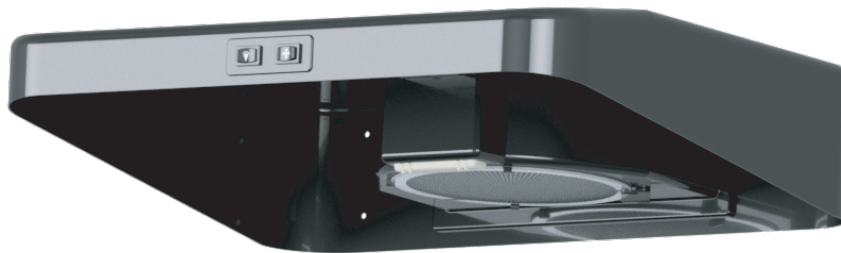

Date: February 4, 2021

Subject: Pinnacle Low Profile Range Hood

Dexter is pleased to announce the new Pinnacle low profile range hood for the RV industry. Available in 20, 22 and 24" widths, this contemporary styled range hood is a durable one-piece powder coated paint design that resists dents and scratching. The new design has a bright LED light to illuminate the cooking area and a quiet and powerful 12 volt exhaust fan. The new range hood is UL and CSA approved and allows for 15" minimum distance for mounting above a stove.

This range hood is available in black or black with stainless steel trim and includes an easy to remove 7-3/16" round grease filter of washable aluminum mesh. Now available in standard three packs and proudly made in the USA.

PINNACLE

LOW PROFILE RANGE HOOD

HORIZONTAL EXHAUST MODELS		
20" Width Complete Part	22" Width Complete Part	24" Width Complete Part
DH20BS	DH22BS	DH24BS
DH20GS	DH22GS	DH24GS

DUCTLESS MODELS		
20" Width Complete Part	22" Width Complete Part	24" Width Complete Part
DD20BS	DD22BS	DD24BS
DD20GS	DD22GS	DD24GS

Please contact your Dexter account or product manager for additional information or if you need further assistance.

Bryan Bergin
Product Manager