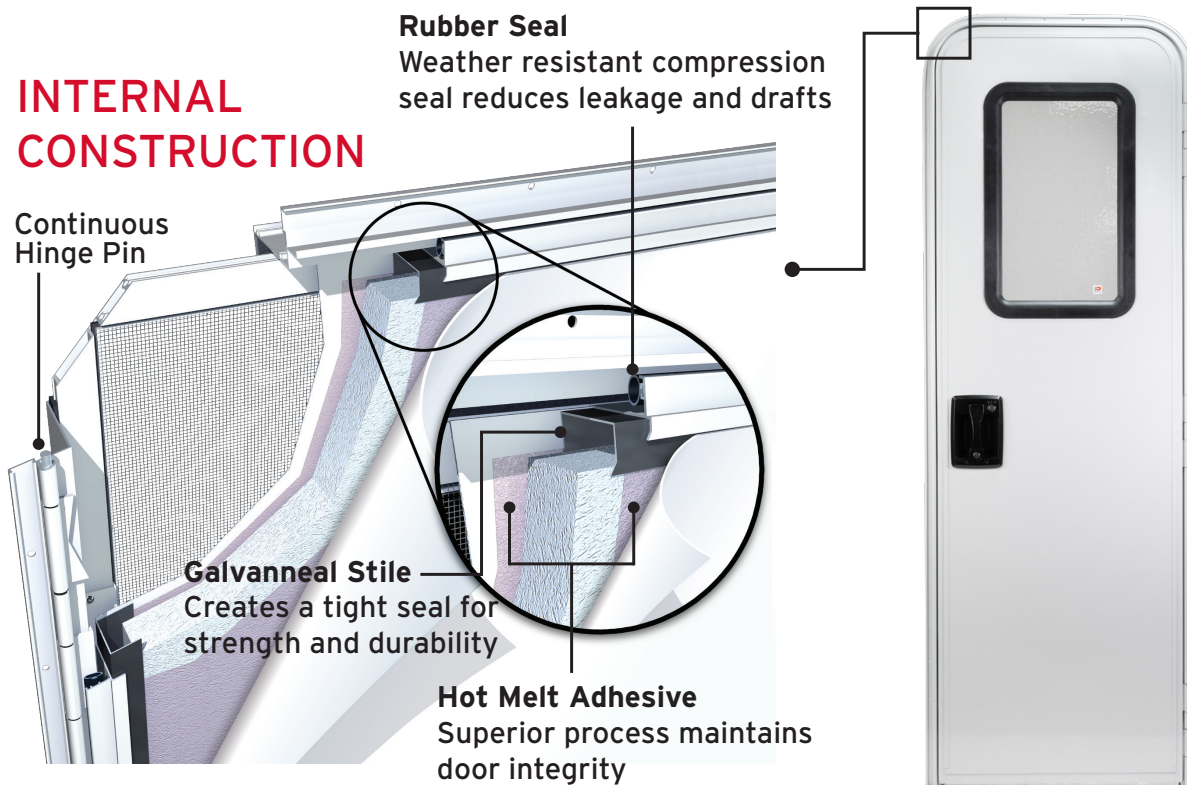

DURABILITY WHEN IT MATTERS MOST

- » Steel stile offers superior structure
- » Continuous hinge offers better durability and strength, especially for larger doors
- » Pre-cambered galvanized steel stile and adjustable strike plate ensures a positive seal

5140DR

Cut: Square
Heights: 14" - 82"
Widths: 14" - 52"
Frame: Mill
Standard Hinge

» HORSE TRAILER DOORS

6550SQS

Cut: Square
Heights: 68" - 88"
Widths: 28" - 38"
Gas Strut or Standard Hinge
Screen Door
Standard Travel Trailer Lock

6550RC

Cut: Radius
Heights: 70" - 82"
Widths: 28" - 44"
Heavy Duty Mill Frame
Heavy Duty Hinge

DURABILITY AND OPTIONS

INTERNAL CONSTRUCTION

» WINDOW OPTIONS

- Framed Obscure or clear
- Frameless Tinted
- 2 Pane
- Cutout option