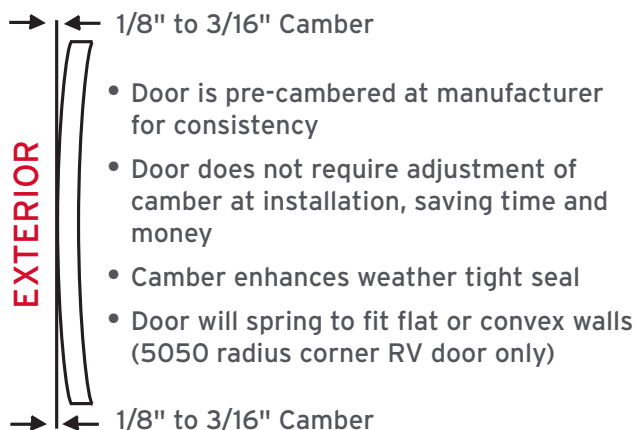

» DOOR CAMBER